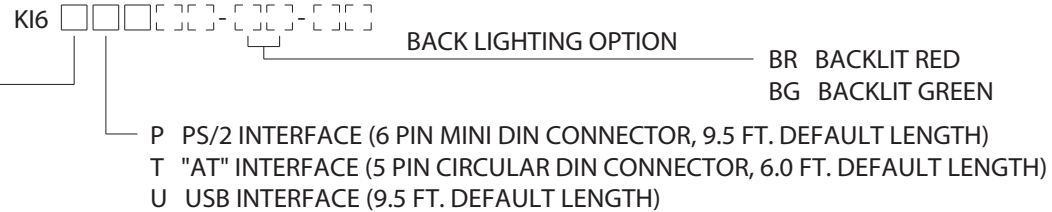

ORDERING INFORMATION:

- 0 GRAY ELASTOMER (LEGACY)
- 1 GRAY ELASTOMER
- 4 BLACK ELASTOMER

- [W] INDICATES OPTIONAL BULKHEAD CONNECTOR
- [1] THRU 5 INDICATES BULKHEAD CABLE LENGTH IN 1 FT. INCREMENTS
- BLANK [] INDICATES DEFAULT CABLE LENGTH OF 6 FT.

- FR FRENCH
- ES SPANISH
- DL GERMAN

- BACK LIGHTING OPTION
- BR BACKLIT RED
- BG BACKLIT GREEN

- 0 ALUMINUM ENCLOSURE, PAINTED BEIGE
- 4 ALUMINUM ENCLOSURE, PAINTED BLACK
- 6 STAINLESS STEEL ENCLOSURE

CTI ELECTRONICS CORPORATION 110 Old South Ave, Stratford, CT 06615 - Tel 203 / 386-9779 - Fax 203 / 378-4986 - www.ctielectronics.com	
TITLE: NEMA 4/4X/IP66 KEYBOARD KI6000 SERIES	
REV. E DATE: 03-09-07	B761724
APPROVED: DRAWN: S.SZERSZEN	